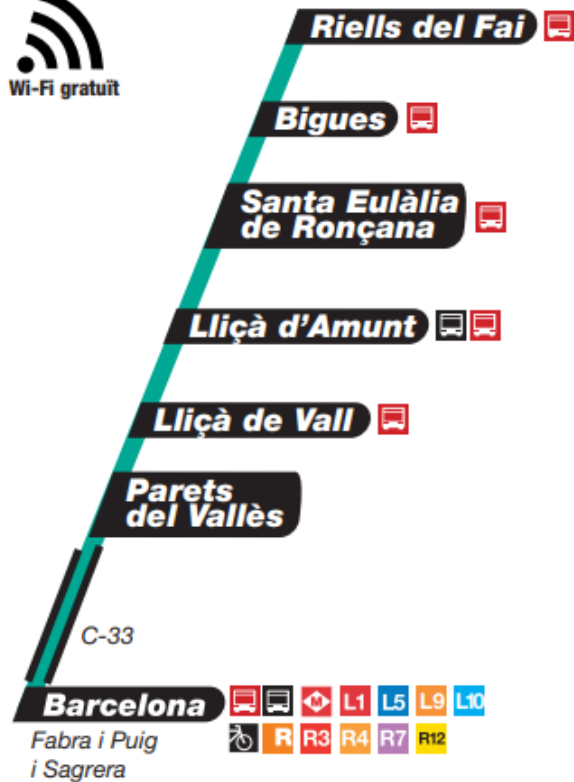

e7 Barcelona La Vall del Tenes

32

expedicions

10'
15'

9

Parades
(fora de Bcn)

7

busos (Hp)

e21
Riells

50

ocupació
(Hp)

25

ocupació
mitja

1,5M
2019